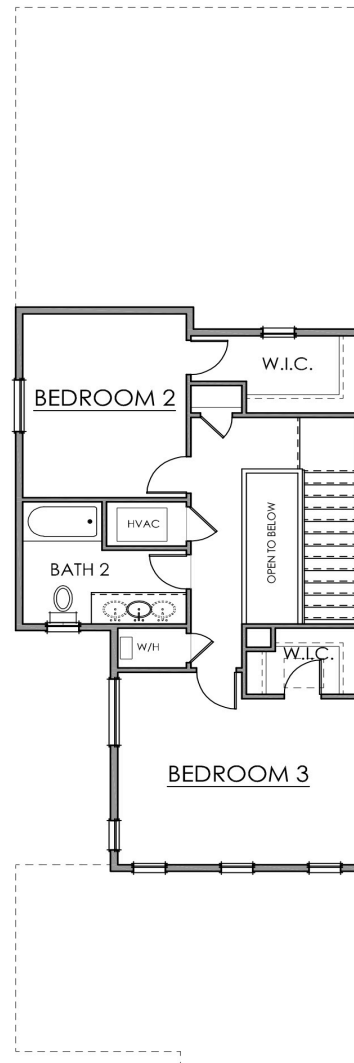

The Parque

Features:

- 1,658 square feet
- 3 bedrooms
- Main level primary suite
- 2.5 baths
- 2 car attached garage

Not all plans are available on all lots. Builder reserves the right to make changes to plans and specifications without prior notice. See a sales associate for more information.