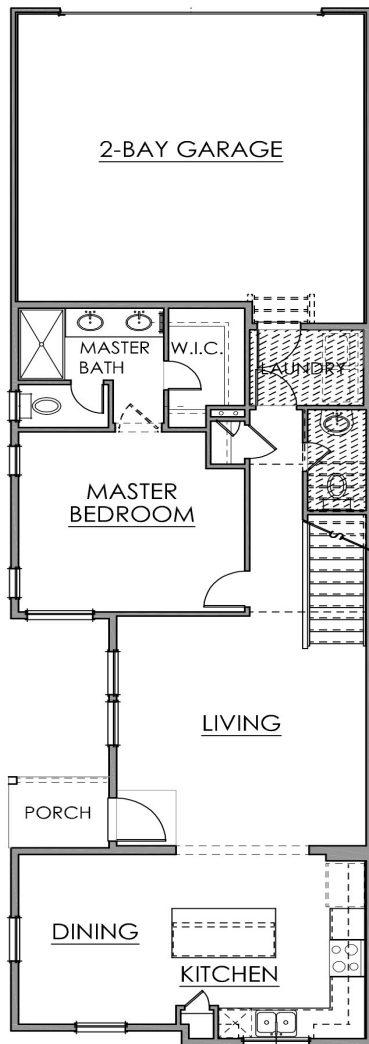

The Parque

Features:

- 1,658 square feet
- 3 bedrooms
- Main level primary suite
- 2.5 baths
- 2 car attached garage

Not all plans are available on all lots. Builder reserves the right to make changes to plans and specifications without prior notice. See a sales associate for more information.