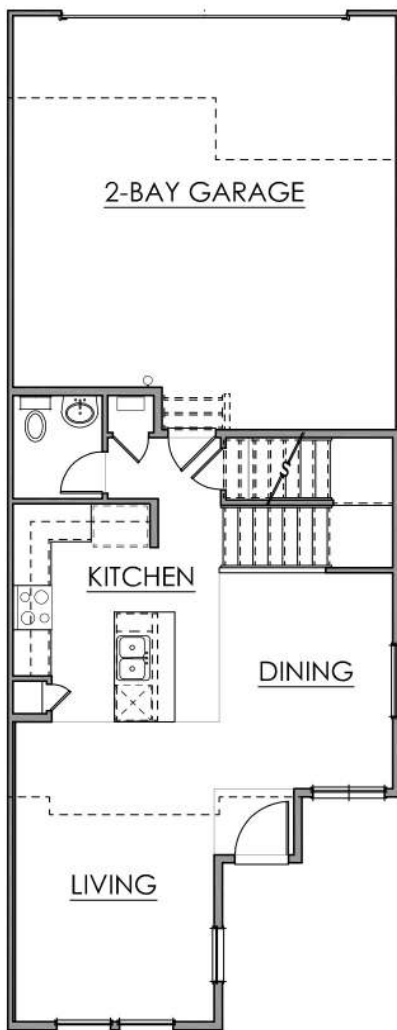

The Metropolitan

*This is an artist rendering and color/elevation may change per building. See Sales Associate for more information.

Features:

- 1,404 square feet
- 3 bedrooms
- Optional dual master suites
- 2.5 baths
- 2 car attached garage