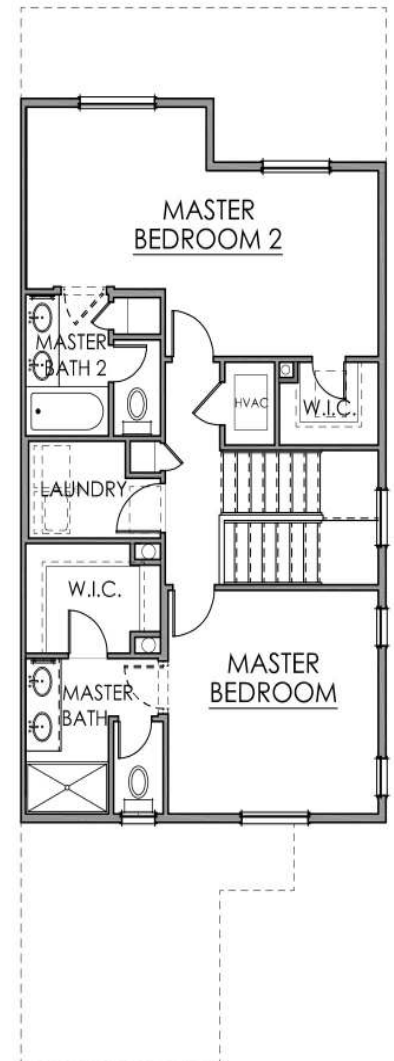

The Metropolitan

*This is an artist rendering and color/elevation may change per building. See Sales Associate for more information.

Features:

- 1,404 square feet
- 3 bedrooms
- Optional dual master suites
- 2.5 baths
- 2 car attached garage