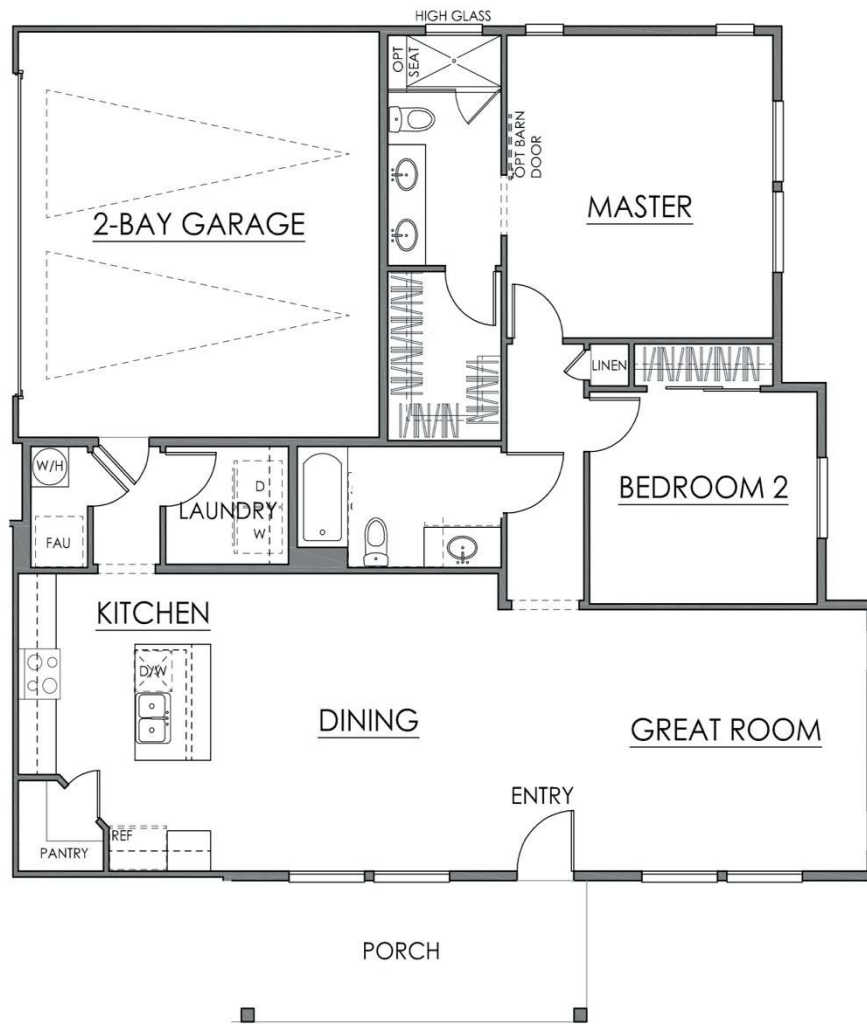

Features:

- Ranch Style
- 1,418 square feet
- 2 bedrooms
- 2 baths
- 2 car attached garage

*This is an artist rendering and color/elevation may change per building. See Sales Associate for more information.