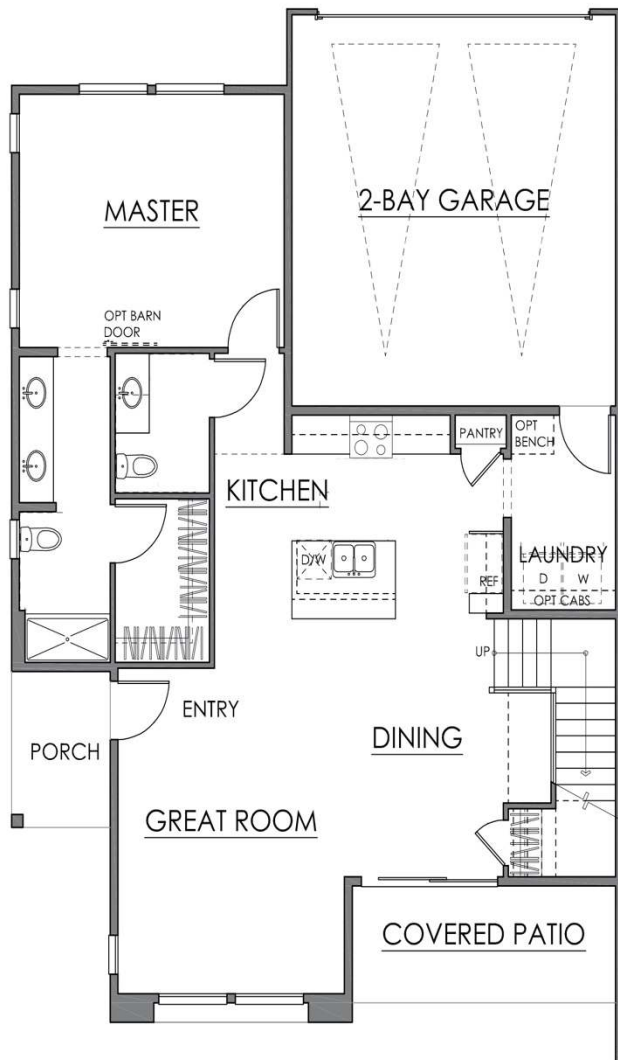

Features:

- Main Level Master
- 1,820 square feet
- 3 bedrooms
- 2.5 baths
- 2 car attached garage

*This is an artist rendering and color/elevation may change per building. See Sales Associate for more information.