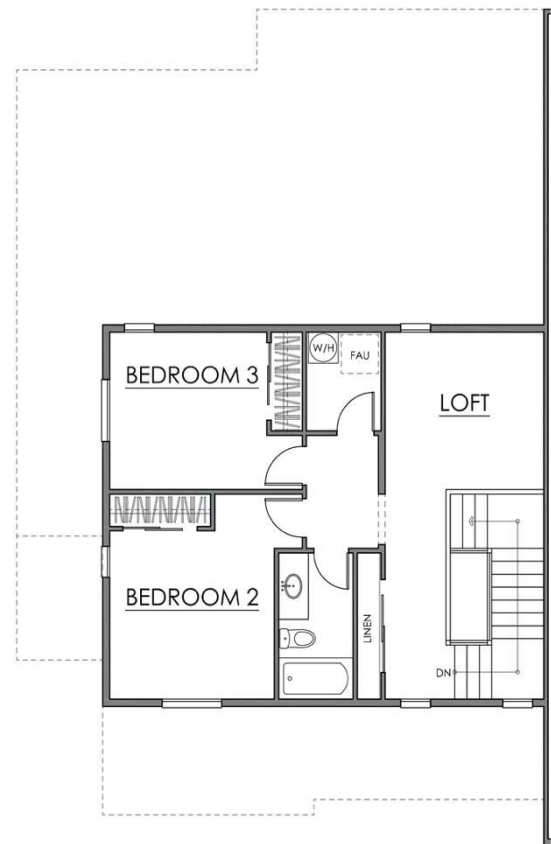

Features:

- Main Level Master
- 1,820 square feet
- 3 bedrooms
- 2.5 baths
- 2 car attached garage

*This is an artist rendering and color/elevation may change per building. See Sales Associate for more information.