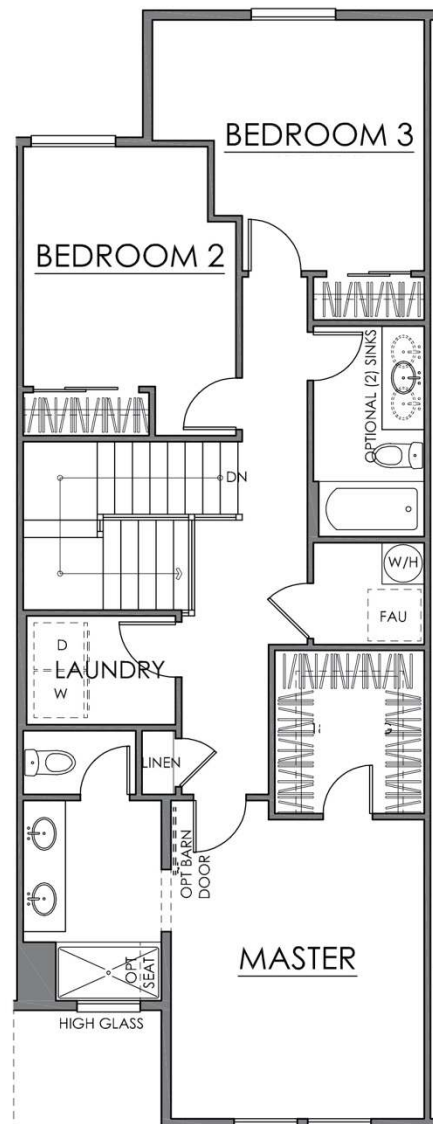

Features:

- 1,531 square feet
- 3 bedrooms
- 2.5 baths
- 2 car attached garage

*This is an artist rendering and color/elevation may change per building. See Sales Associate for more information.

Not all plans are available on all lots. Builder reserves the right to make changes to plans and specifications without prior notice. See a sales associate for more information.