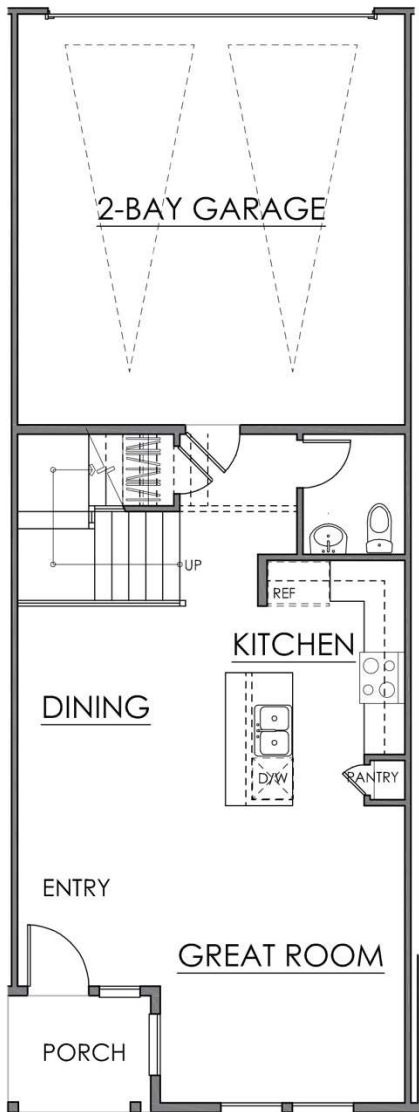

Features:

- 1,531 square feet
- 3 bedrooms
- 2.5 baths
- 2 car attached garage

*This is an artist rendering and color/elevation may change per building. See Sales Associate for more information.

Not all plans are available on all lots. Builder reserves the right to make changes to plans and specifications without prior notice. See a sales associate for more information.