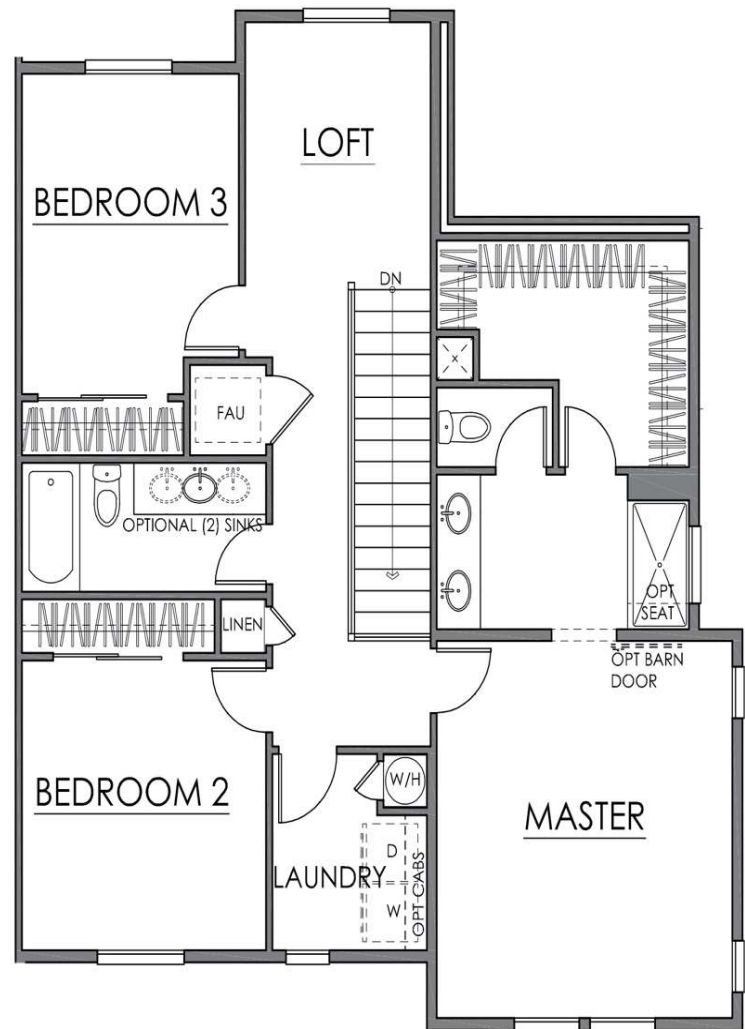

*This is an artist rendering and color/elevation may change per building. See Sales Associate for more information.

Features:

- 1,968 square feet
- 3 bedrooms, plus loft
- 2.5 baths
- 2 car attached garage