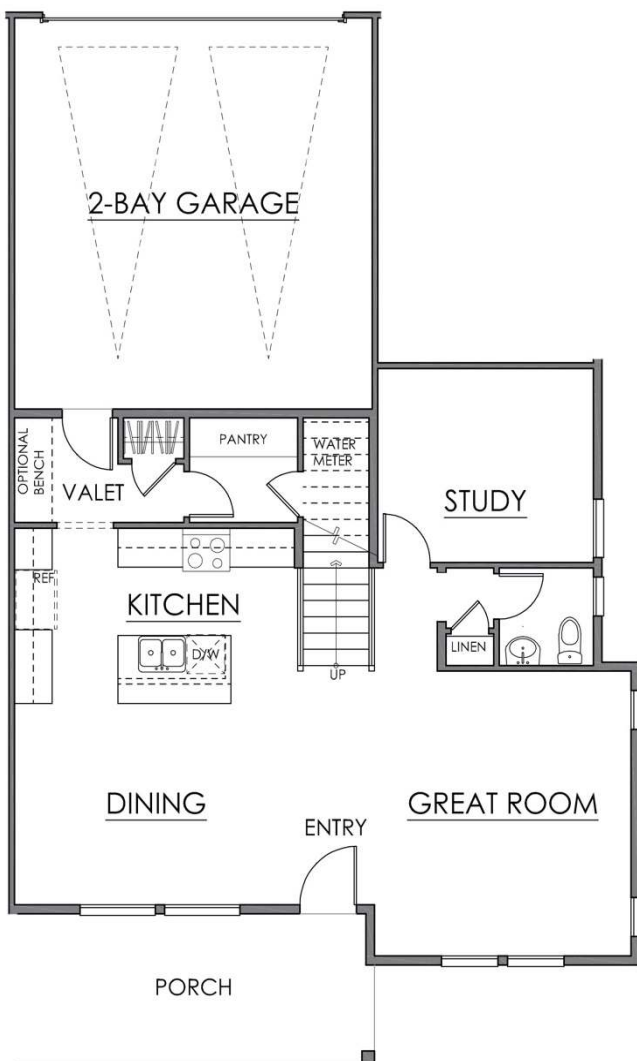

*This is an artist rendering and color/elevation may change per building. See Sales Associate for more information.

Features:

- 1,968 square feet
- 3 bedrooms, plus loft
- 2.5 baths
- 2 car attached garage