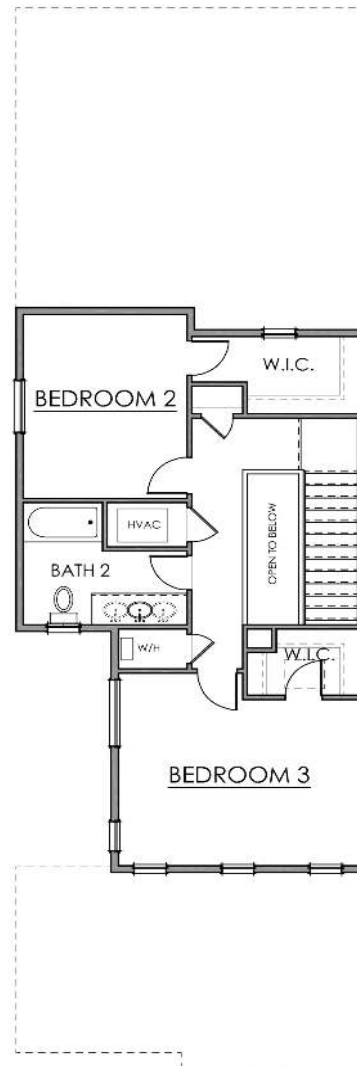

The Parque

*This is an artist rendering and color/elevation may change per building. See Sales Associate for more information.

Features:

- 1,658 square feet
- 3 bedrooms
- Main level master suite
- 2.5 baths
- 2 car attached garage