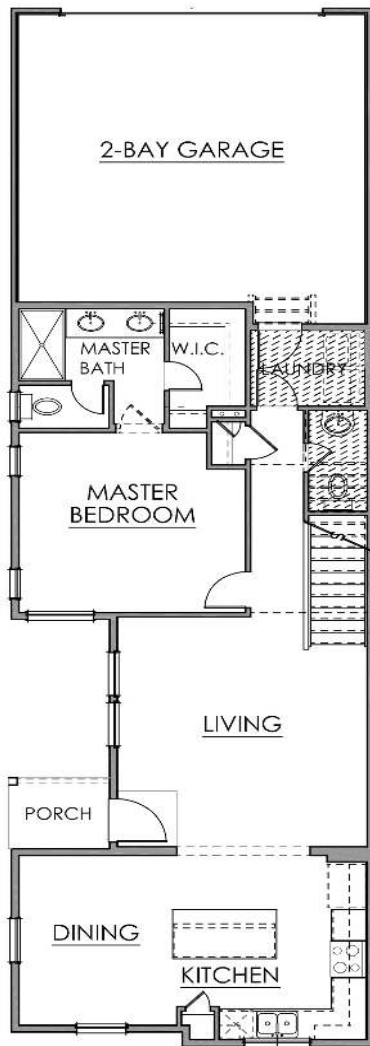

The Parque

*This is an artist rendering and color/elevation may change per building. See Sales Associate for more information.

Features:

- 1,658 square feet
- 3 bedrooms
- Main level master suite
- 2.5 baths
- 2 car attached garage