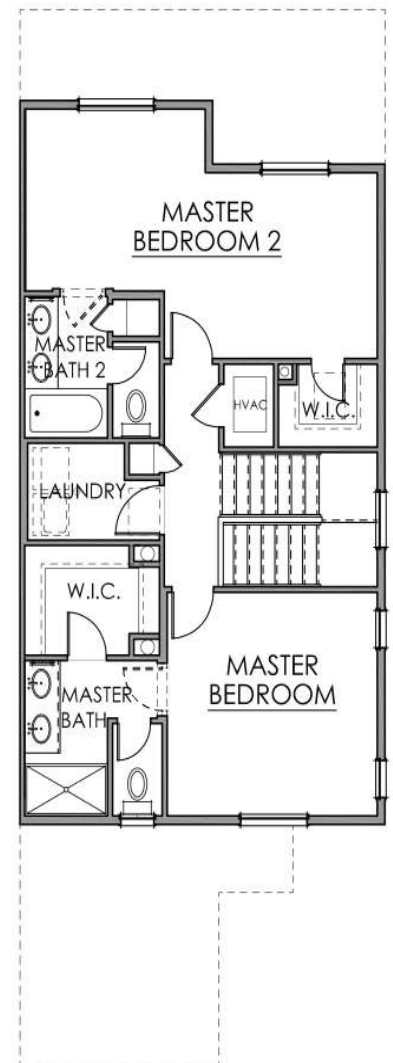

# The Metropolitan

\*This is an artist rendering and color/elevation may change per building. See Sales Associate for more information.

## Features:

- 1,404 square feet
- 3 bedrooms
- Optional dual master suites
- 2.5 baths
- 2 car attached garage

Not all plans are available on all lots. Builder reserves the right to make changes to plans and specifications without prior notice. See a sales associate for more information.