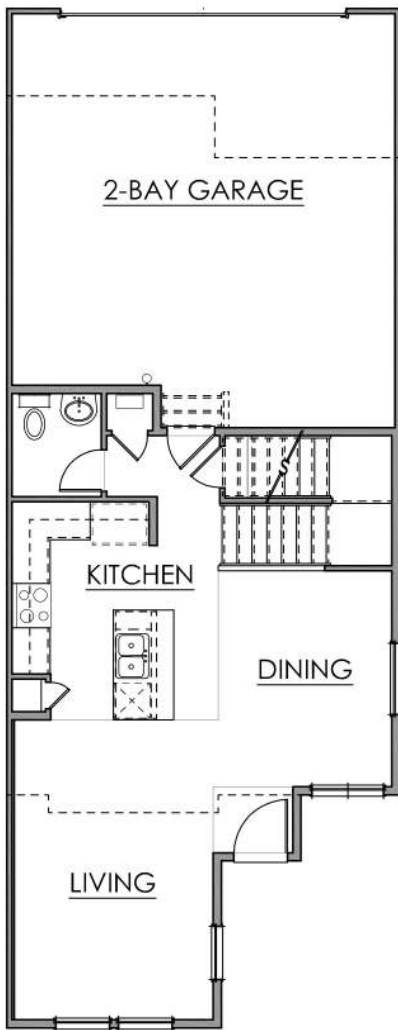

# The Metropolitan

\*This is an artist rendering and color/elevation may change per building. See Sales Associate for more information.

## Features:

- 1,404 square feet
- 3 bedrooms
- Optional dual master suites
- 2.5 baths
- 2 car attached garage

Not all plans are available on all lots. Builder reserves the right to make changes to plans and specifications without prior notice. See a sales associate for more information.