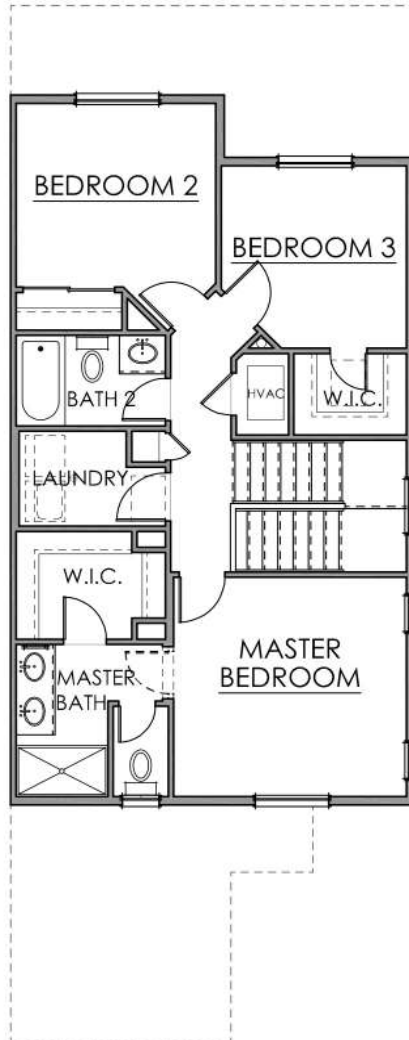

# The Metropolitan

\*This is an artist rendering and color/elevation may change per building. See Sales Associate for more information.

## Features:

- 1,404 square feet
- 3 bedrooms
- Optional dual master suites
- 2.5 baths
- 2 car attached garage

Not all plans are available on all lots. Builder reserves the right to make changes to plans and specifications without prior notice. See a sales associate for more information.