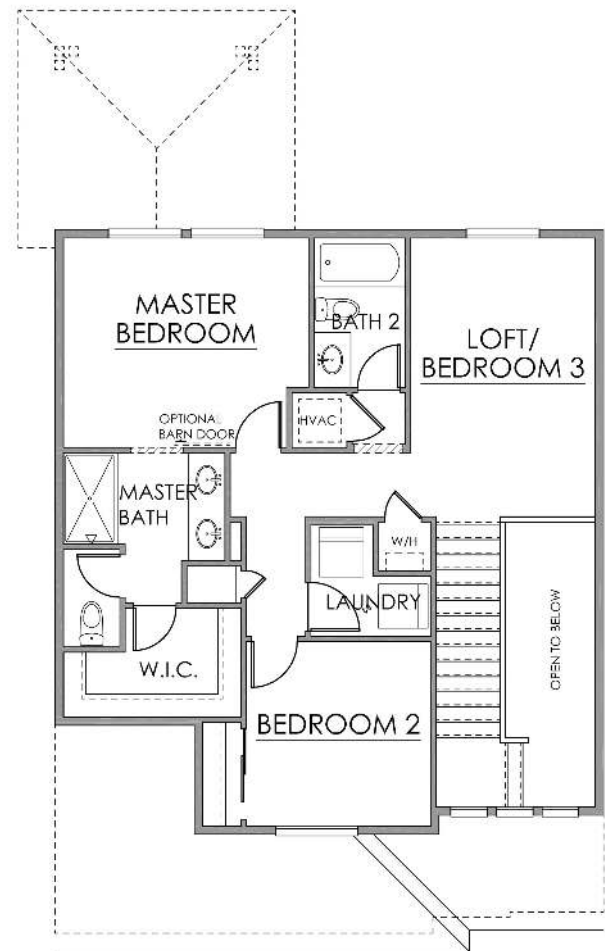

\*This is an artist rendering and color/elevation may change per building. See Sales Associate for more information.

## Features:

- 1,451 square feet
- 2 bedrooms, plus loft
- 3rd bedroom option
- 2.5 baths

Not all plans are available on all lots. Builder reserves the right to make changes to plans and specifications without prior notice. See a sales associate for more information.