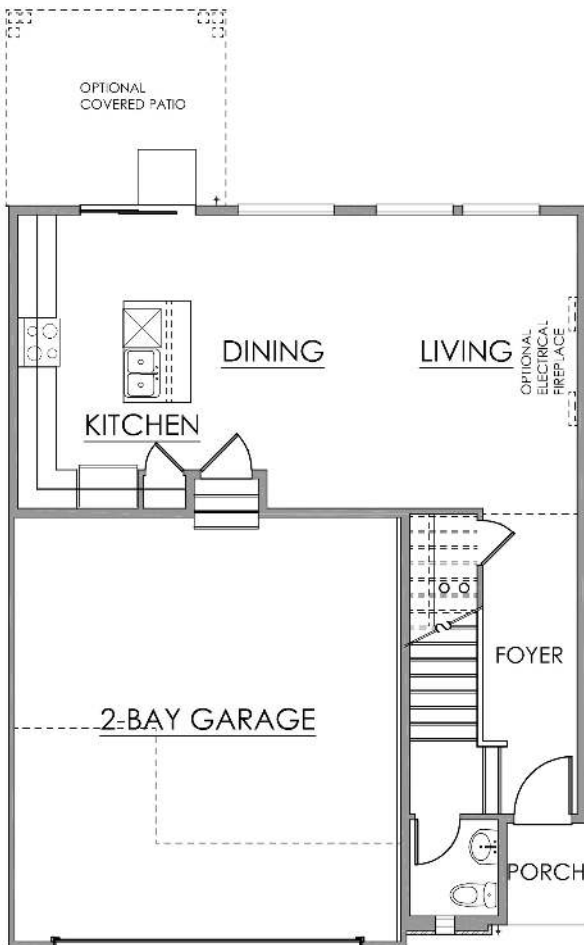

\*This is an artist rendering and color/elevation may change per building. See Sales Associate for more information.

## Features:

- 1,451 square feet
- 2 bedrooms, plus loft
- 3rd bedroom option
- 2.5 baths

Not all plans are available on all lots. Builder reserves the right to make changes to plans and specifications without prior notice. See a sales associate for more information.