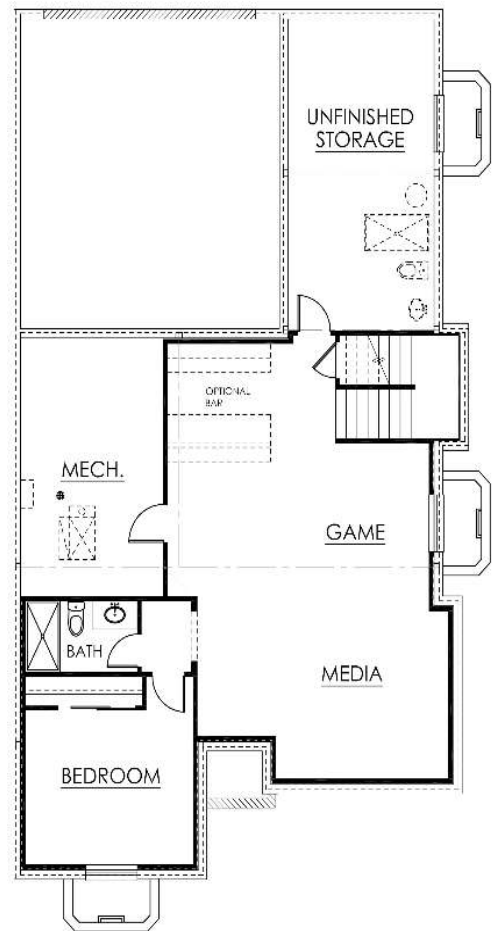

\*This is an artist rendering and color/elevation may change per building

**Features:**

- 1,976 square feet
- 3 bedrooms, plus loft
- 3 baths
- 2 car attached garage

Not all plans are available on all lots. Builder reserves the right to make changes to plans and specifications without prior notice. See a sales associate for more information.

\*This is an artist rendering and color/elevation may change per building

Included Unfinished Basement - 1,353 sq. ft.

Optional Finished Basement - 897-1,139 sq. ft.

Not all plans are available on all lots. Builder reserves the right to make changes to plans and specifications without prior notice. See a sales associate for more information.