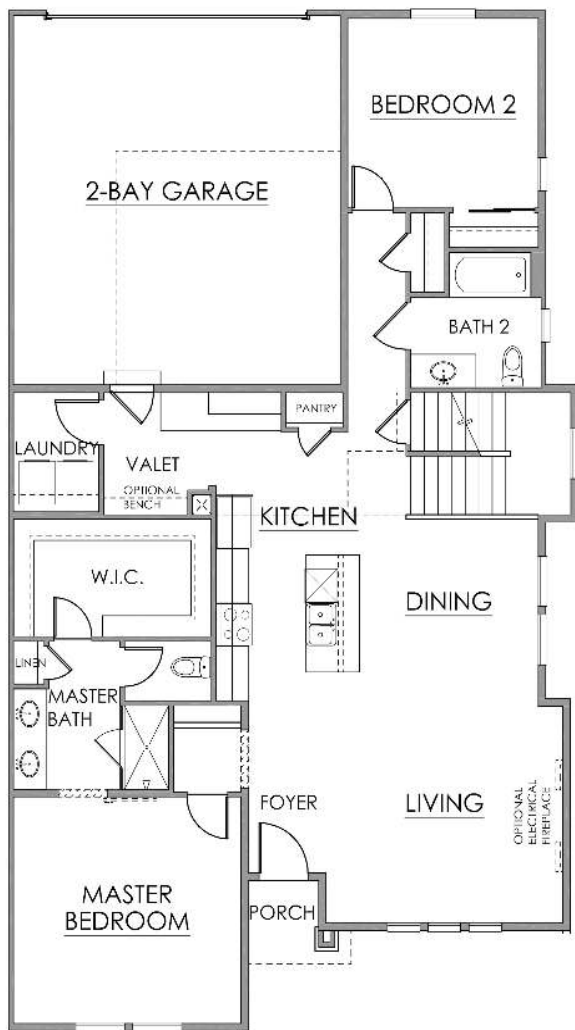

\*This is an artist rendering and color/elevation may change per building

**Features:**

- 1,976 square feet
- 3 bedrooms, plus loft
- 3 baths
- 2 car attached garage

Not all plans are available on all lots. Builder reserves the right to make changes to plans and specifications without prior notice. See a sales associate for more information.

\*This is an artist rendering and color/elevation may change per building

Included Unfinished Basement - 1,353 sq. ft.

Optional Finished Basement - 897-1,139 sq. ft.

Not all plans are available on all lots. Builder reserves the right to make changes to plans and specifications without prior notice. See a sales associate for more information.