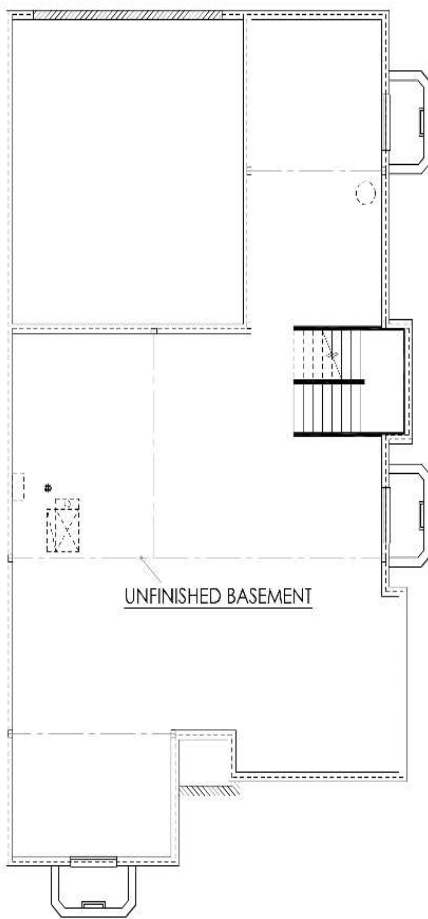

\*This is an artist rendering and color/elevation may change per building

**Features:**

- 1,976 square feet
- 3 bedrooms, plus loft
- 3 baths
- 2 car attached garage

Not all plans are available on all lots. Builder reserves the right to make changes to plans and specifications without prior notice. See a sales associate for more information.

\*This is an artist rendering and color/elevation may change per building

Included Unfinished Basement - 1,353 sq. ft.

Optional Finished Basement - 897-1,139 sq. ft.

Not all plans are available on all lots. Builder reserves the right to make changes to plans and specifications without prior notice. See a sales associate for more information.